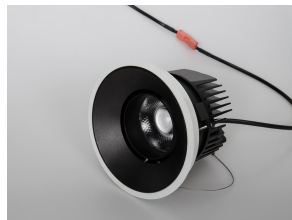

LIGHT DISTRIBUTION for 3000K wide 57°

h(m)	E(lx)	Ø(m)
1	4025	Ø1.04
2	1006	Ø2.08
3	447.2	Ø3.13
4	251.6	Ø4.17
5	161	Ø5.22

The photograph may not match thereference exactly. Please read the product description to identify the finish.